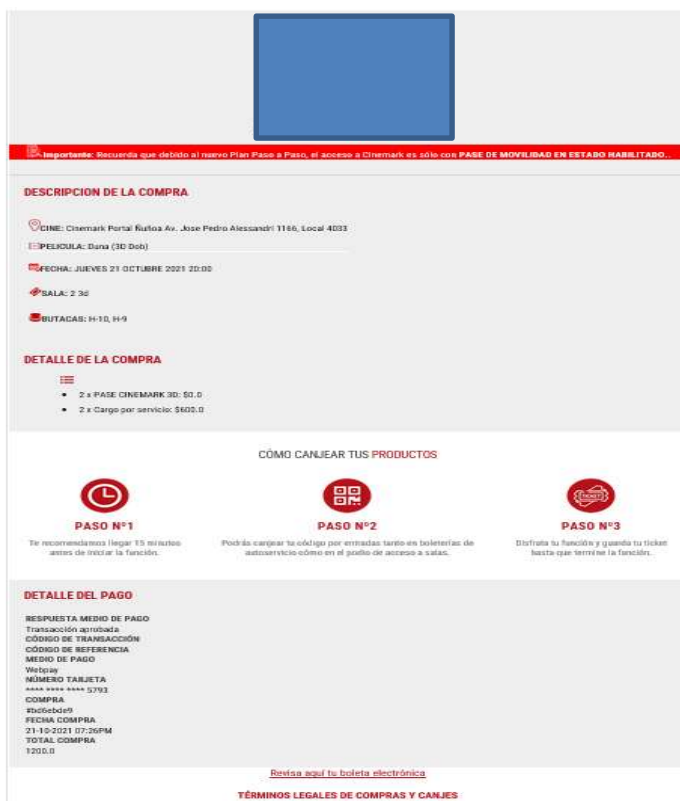

Y se realiza el pago y le llegara un correo con la compra exitosa